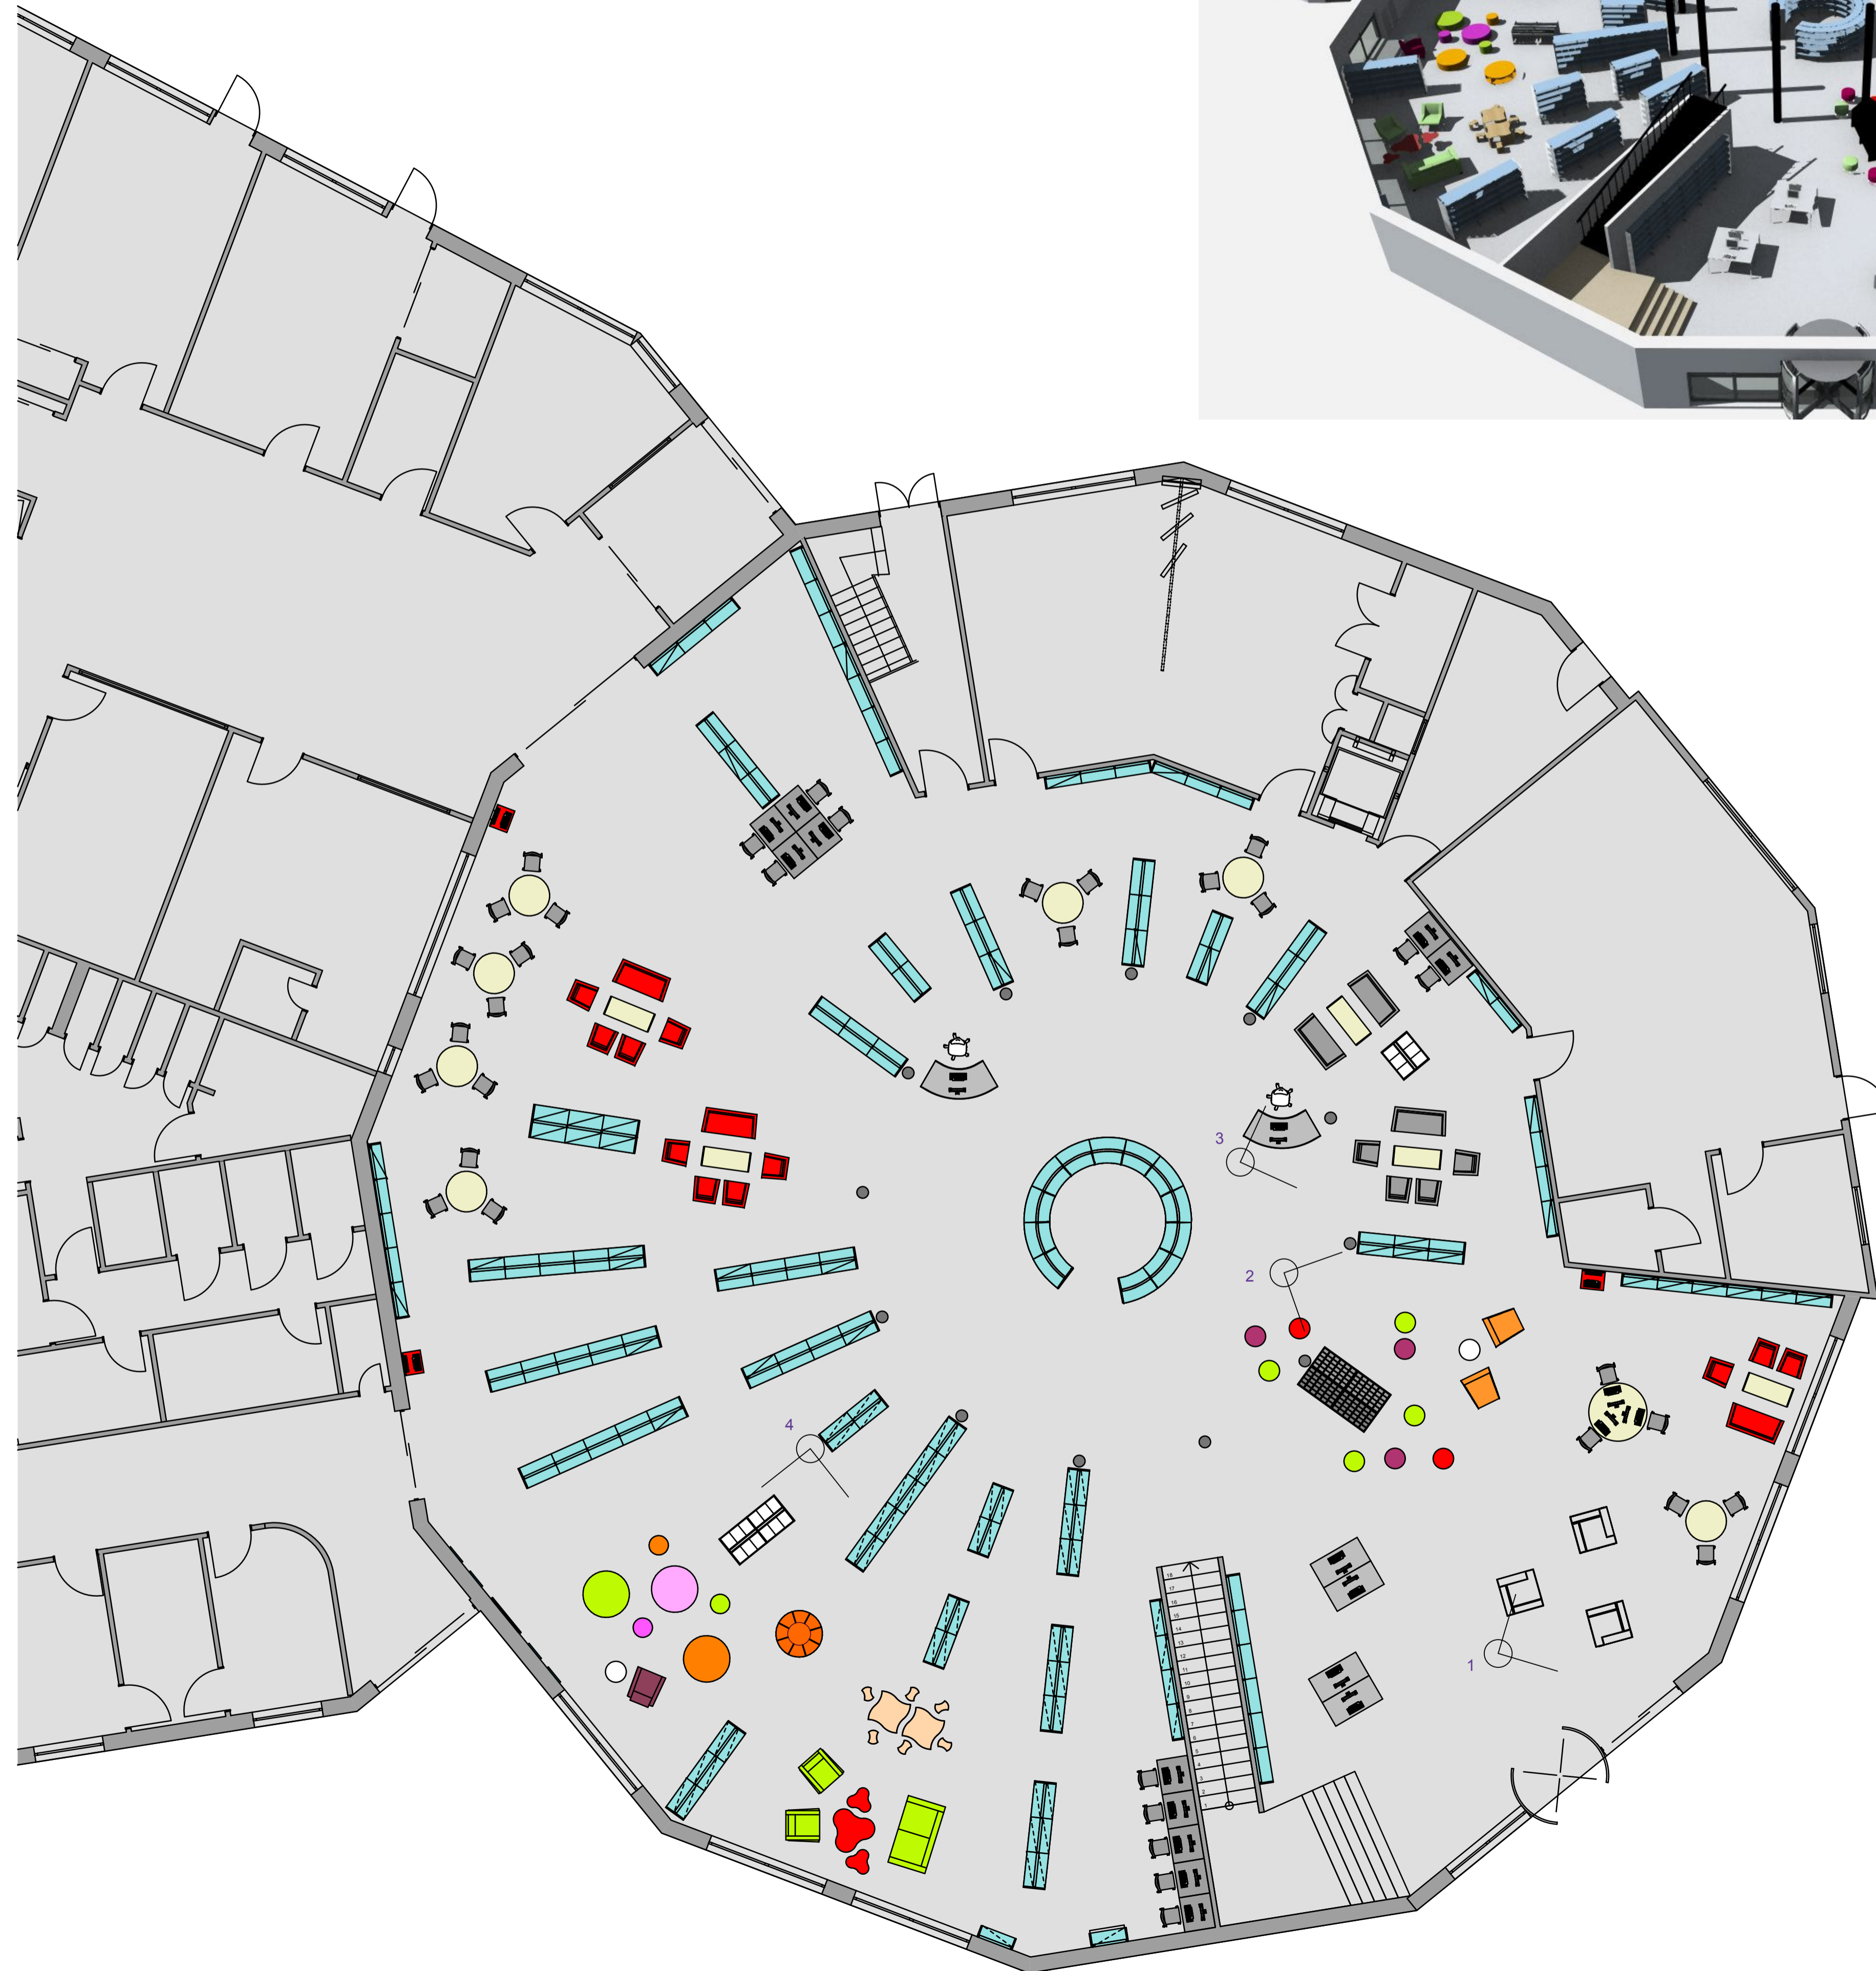

Ground Floor

1. Kwick-Pick Area

2. Music

3. Young

4. Children

thedesignconcept ltd
PROJECT: WORKSOP
WORKSOP GROUND FLOOR
PROJECT NUMBER: 0836
DRAWING NUMBER: 0836
SCALE: 1:100 A1
DRAWN BY: L.JORGIN
DATE OF DRAWING: 15 SEPTEMBER 2008