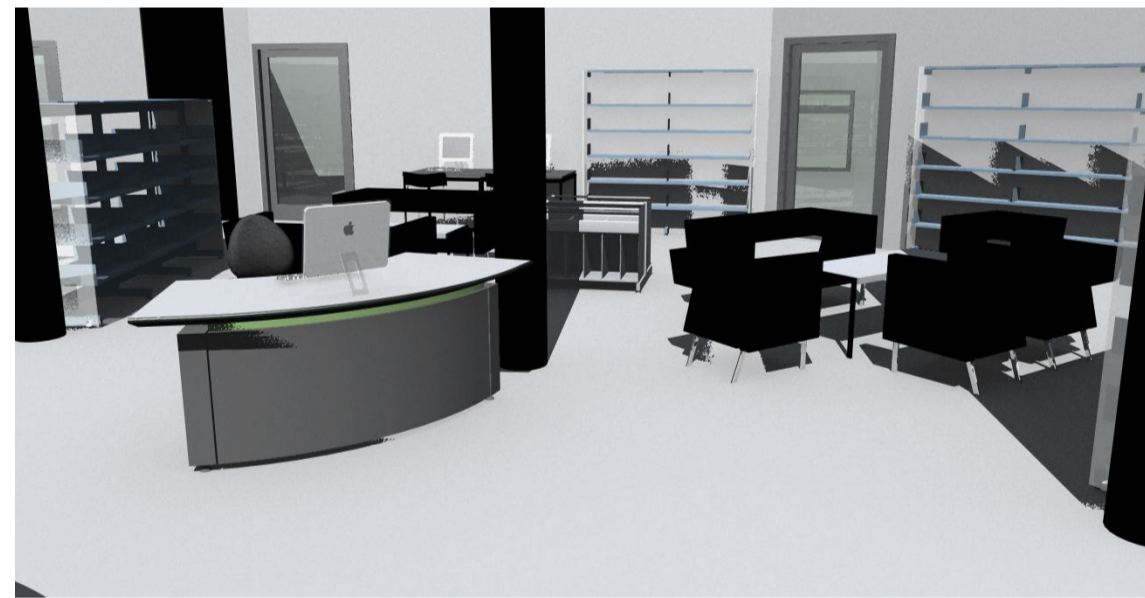

Ground Floor

1. Kwick-Pick Area

2. Music

3. Young

4. Children

thedesignconcept ltd
PROJECT: WORKSOP
WORKSOP GROUND FLOOR
PROJECT NUMBER: 0836
DRAWING NUMBER: 0836
SCALE: 1:100 A1
DRAWN BY: L.JORGIN
DATE OF DRAWING: 15 SEPTEMBER 2008