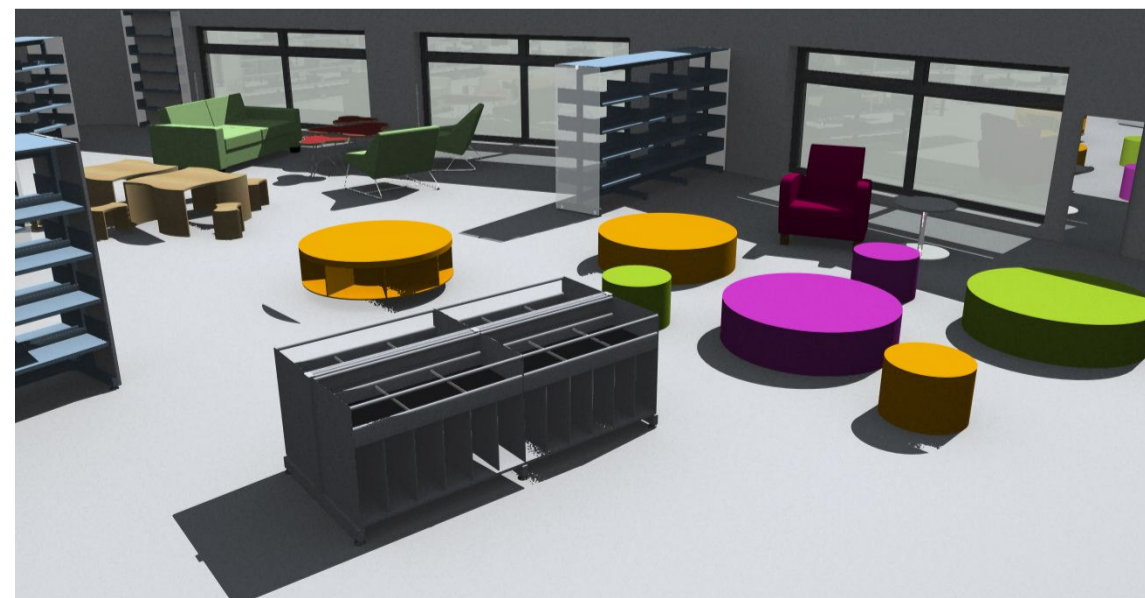

Ground Floor

1. Kwick-Pick Area

2. Music

3. Young

4. Children

thedesignconcept ltd
PROJECT: WORKSOP
WORKSOP GROUND FLOOR
PROJECT NUMBER: 0836
DRAWING NUMBER: 0836
SCALE: 1:100 A1
DRAWN BY: L.JORGIN
DATE OF DRAWING: 15 SEPTEMBER 2008