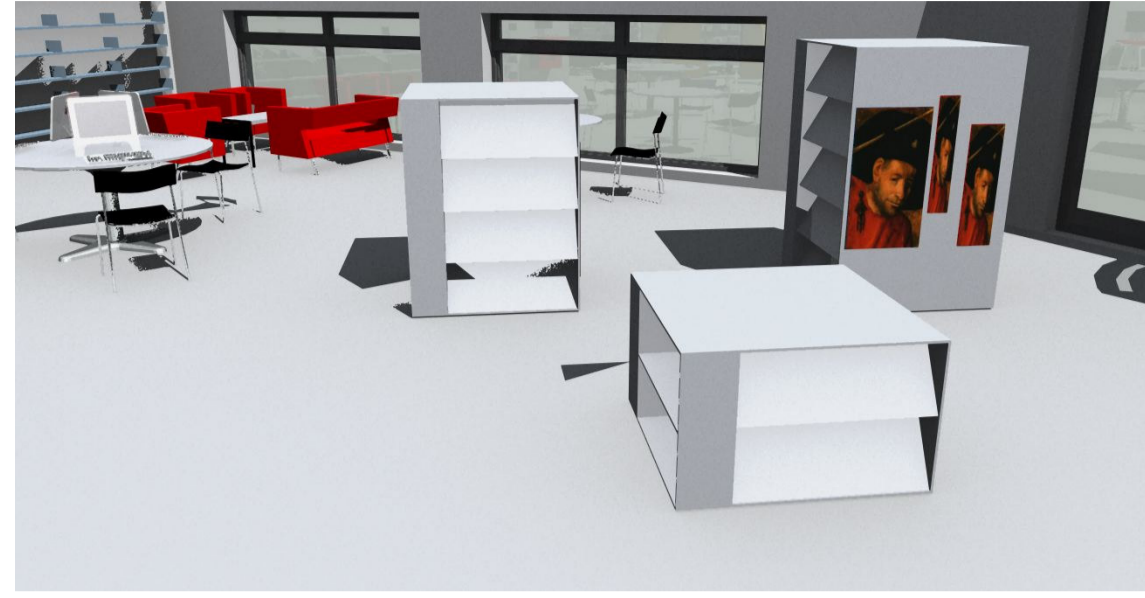

Ground Floor

1. Kwick-Pick Area

2. Music

3. Young

4. Children

thedesignconcept ltd
PROJECT: WORKSOP
WORKSOP GROUND FLOOR
PROJECT NUMBER: 0836
DRAWING NUMBER: 0836
SCALE: 1:100 A1
DRAWN BY: L.JORGIN
DATE OF DRAWING: 15 SEPTEMBER 2008