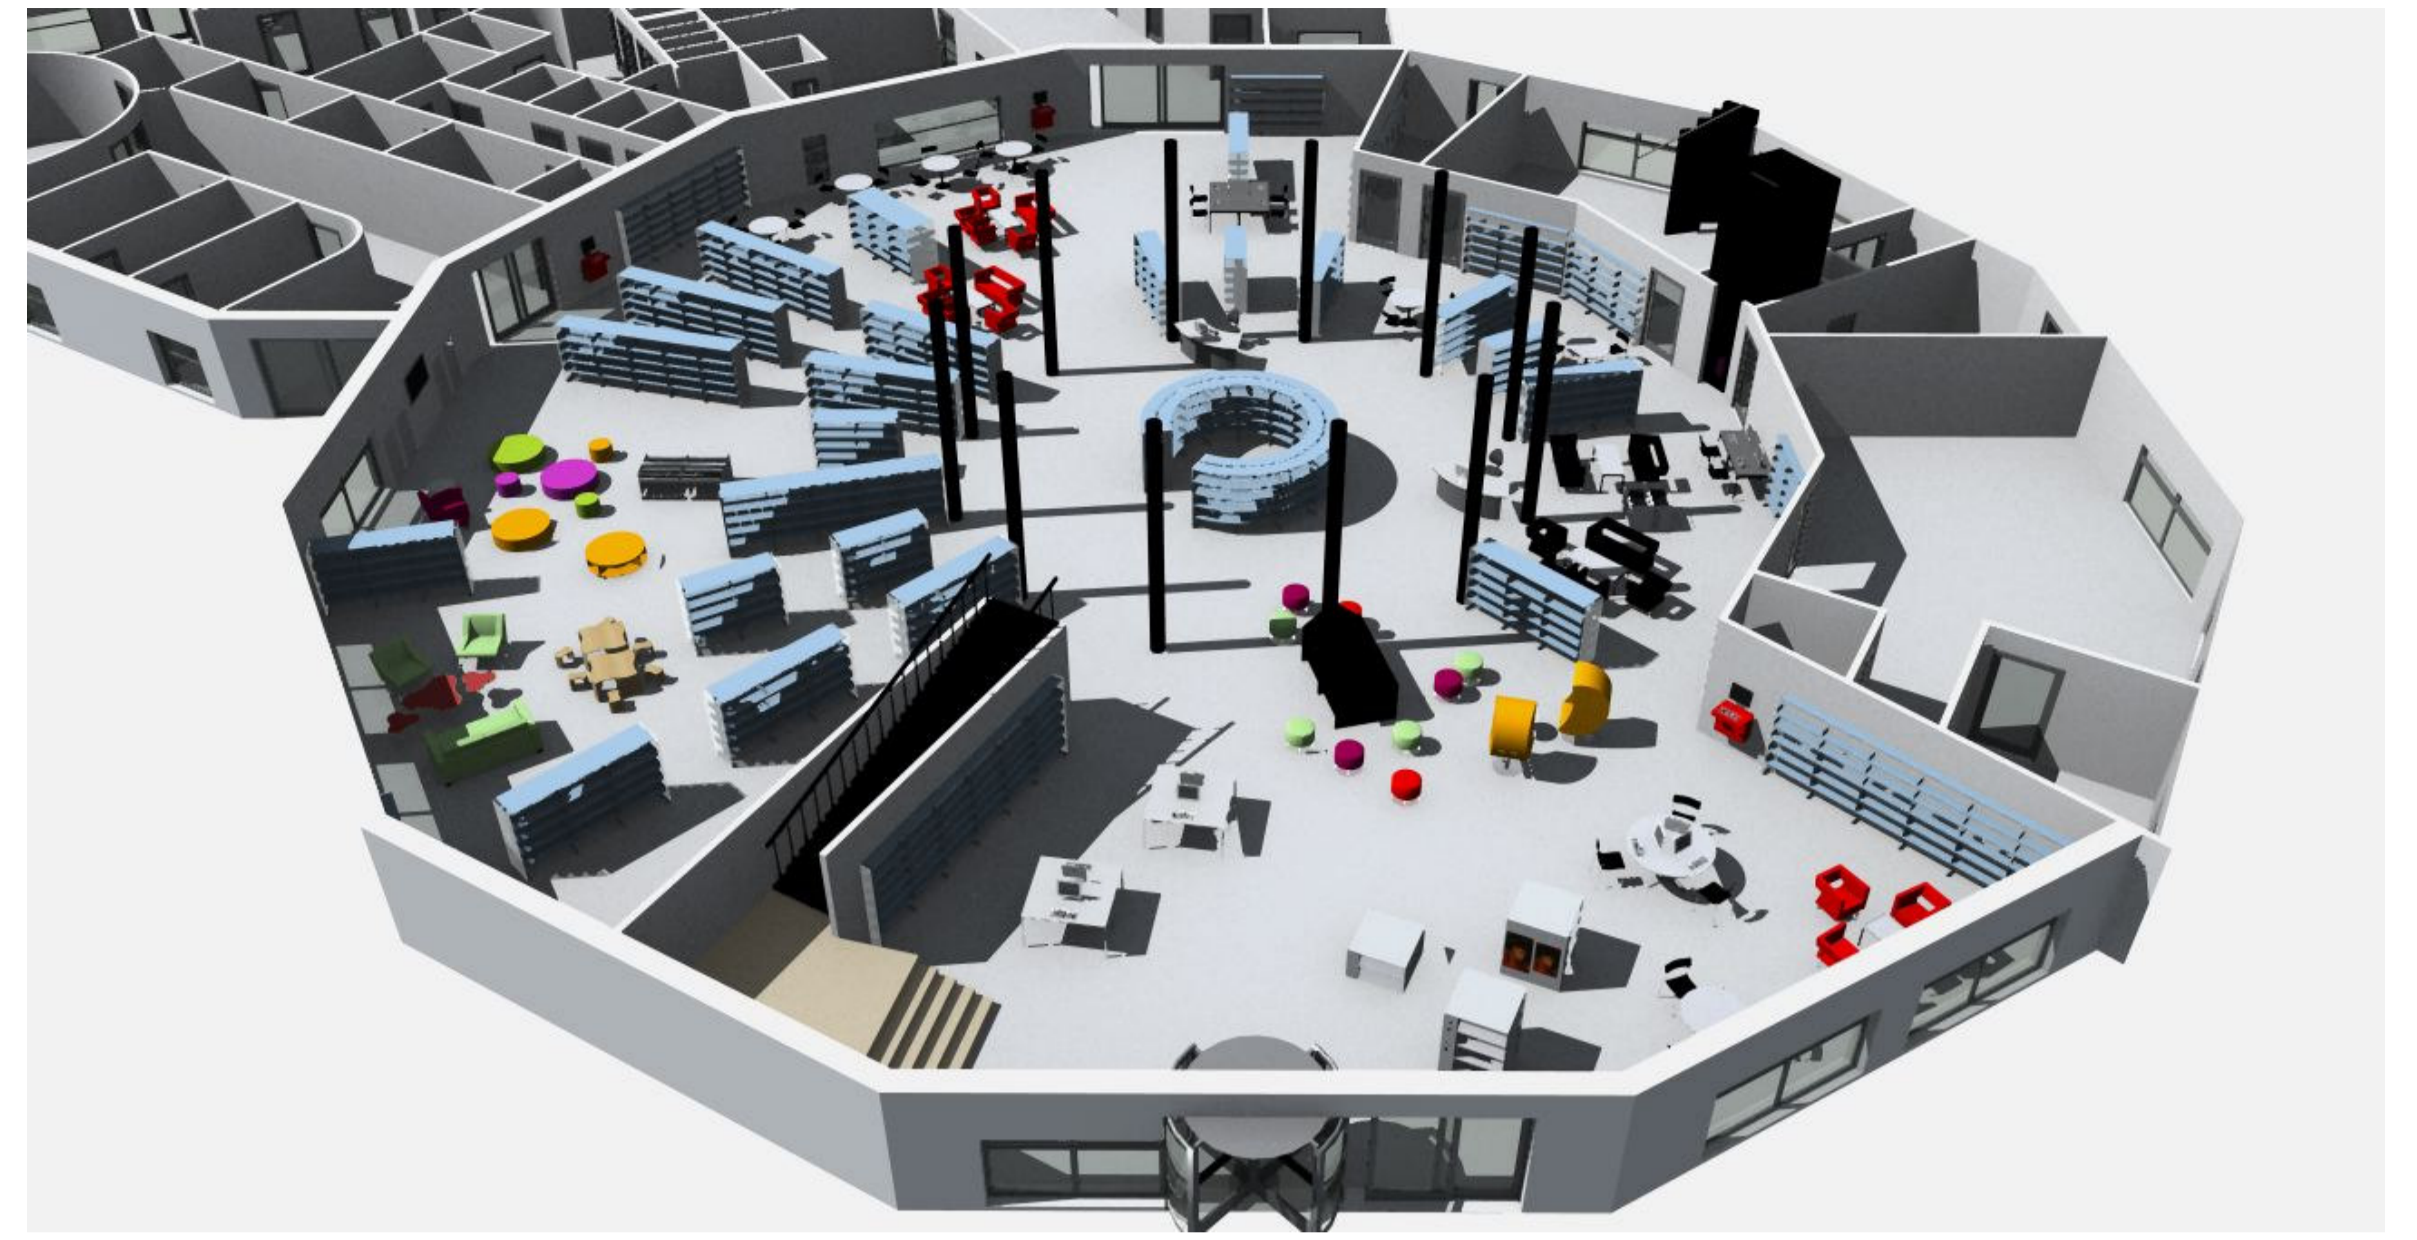

Ground Floor

1. Kwick-Pick Area

2. Music

3. Young

4. Children

thedesignconcept ltd
PROJECT: WORKSOP
WORKSOP GROUND FLOOR
PROJECT NUMBER: 0836
DRAWING NUMBER: 0836
SCALE: 1:100 A1
DRAWN BY: L.JORGIN
DATE OF DRAWING: 15 SEPTEMBER 2008