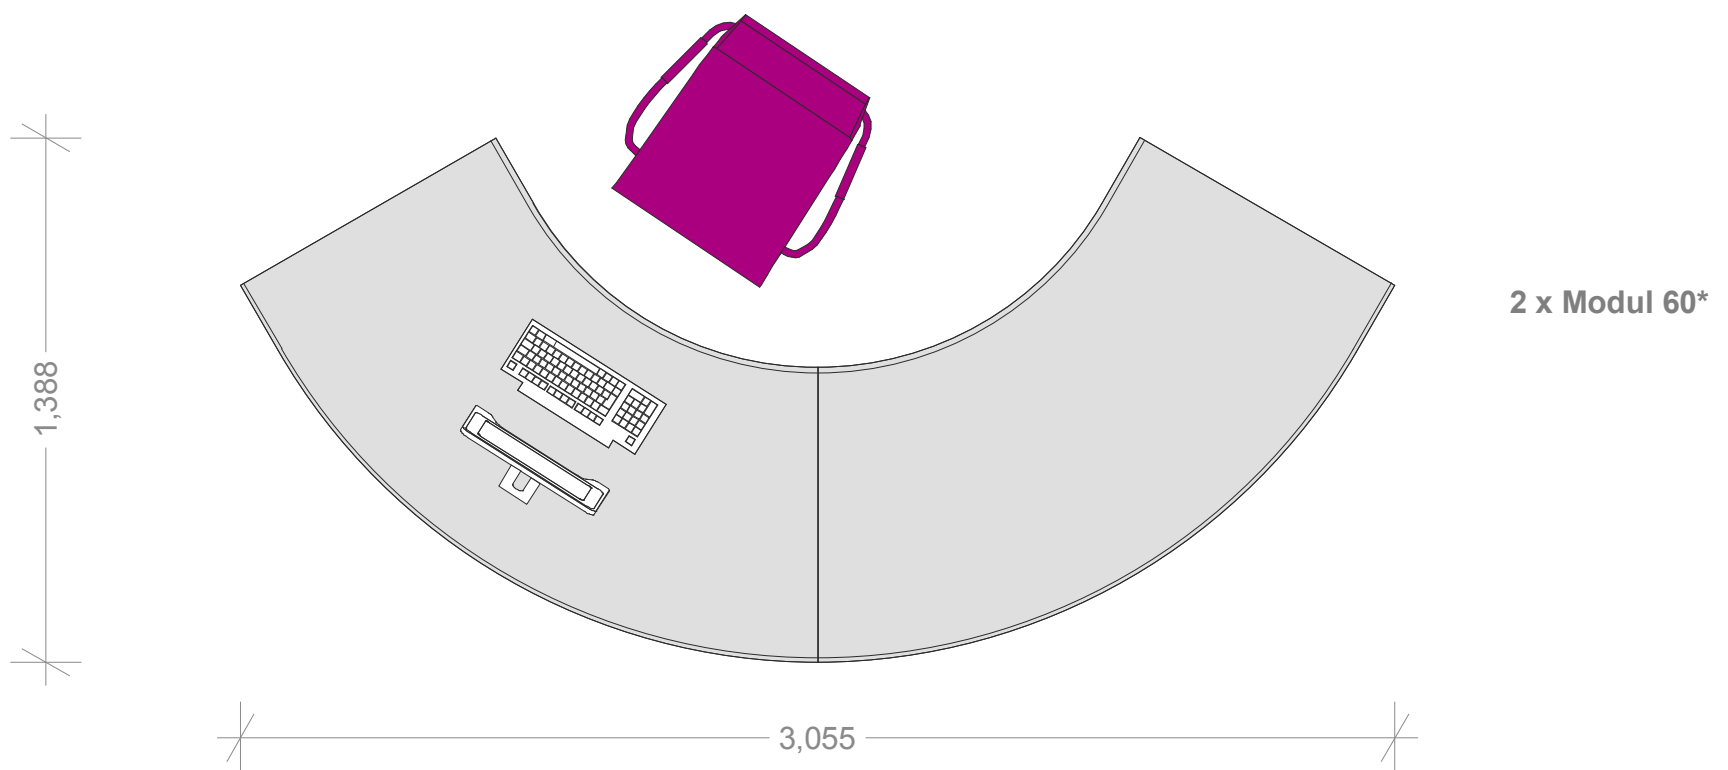

Concertina counter

Height adjustable

Case:		Concertina counter		 BCI Lammhults Biblioteksdesign A/S Dalbækvej 1 DK-6670 Holsted Tel.: +45 76782611 Fax: +45 76782622 bci@bci.dk www.lammhultsbiblioteksdesign.dk
No.:		Scale:	1:20 / A3	
ID.:	CL	Date:	05.05.11	
Revised:				
<small>Confidential: Property of Lammhults Biblioteksdesign A/S. Not to be handed over to, copied or used by third party. Two- or three-dimensional reproduction of contents to be authorized by Lammhults Biblioteksdesign A/S.</small>				