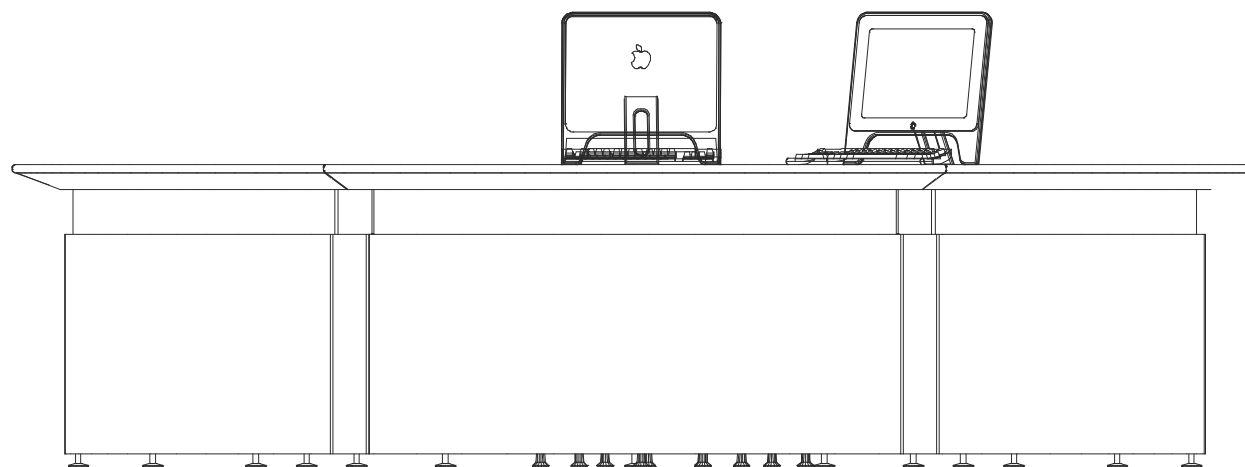

Concertina counter

Height adjustable

Case:		Concertina counter		 BCI Lammhults Biblioteksdesign A/S Dalbækvej 1 DK-6670 Holsted Tel.: +45 76782611 Fax: +45 76782622 bci@bci.dk www.lammhultsbiblioteksdesign.dk
No.:		Scale:	1:20 / A3	
ID.:	CL	Date:	05.05.11	
Revised:				
<small>Confidential: Property of Lammhults Biblioteksdesign A/S. Not to be handed over to, copied or used by third party. Two- or three-dimensional reproduction of contents to be authorized by Lammhults Biblioteksdesign A/S.</small>				