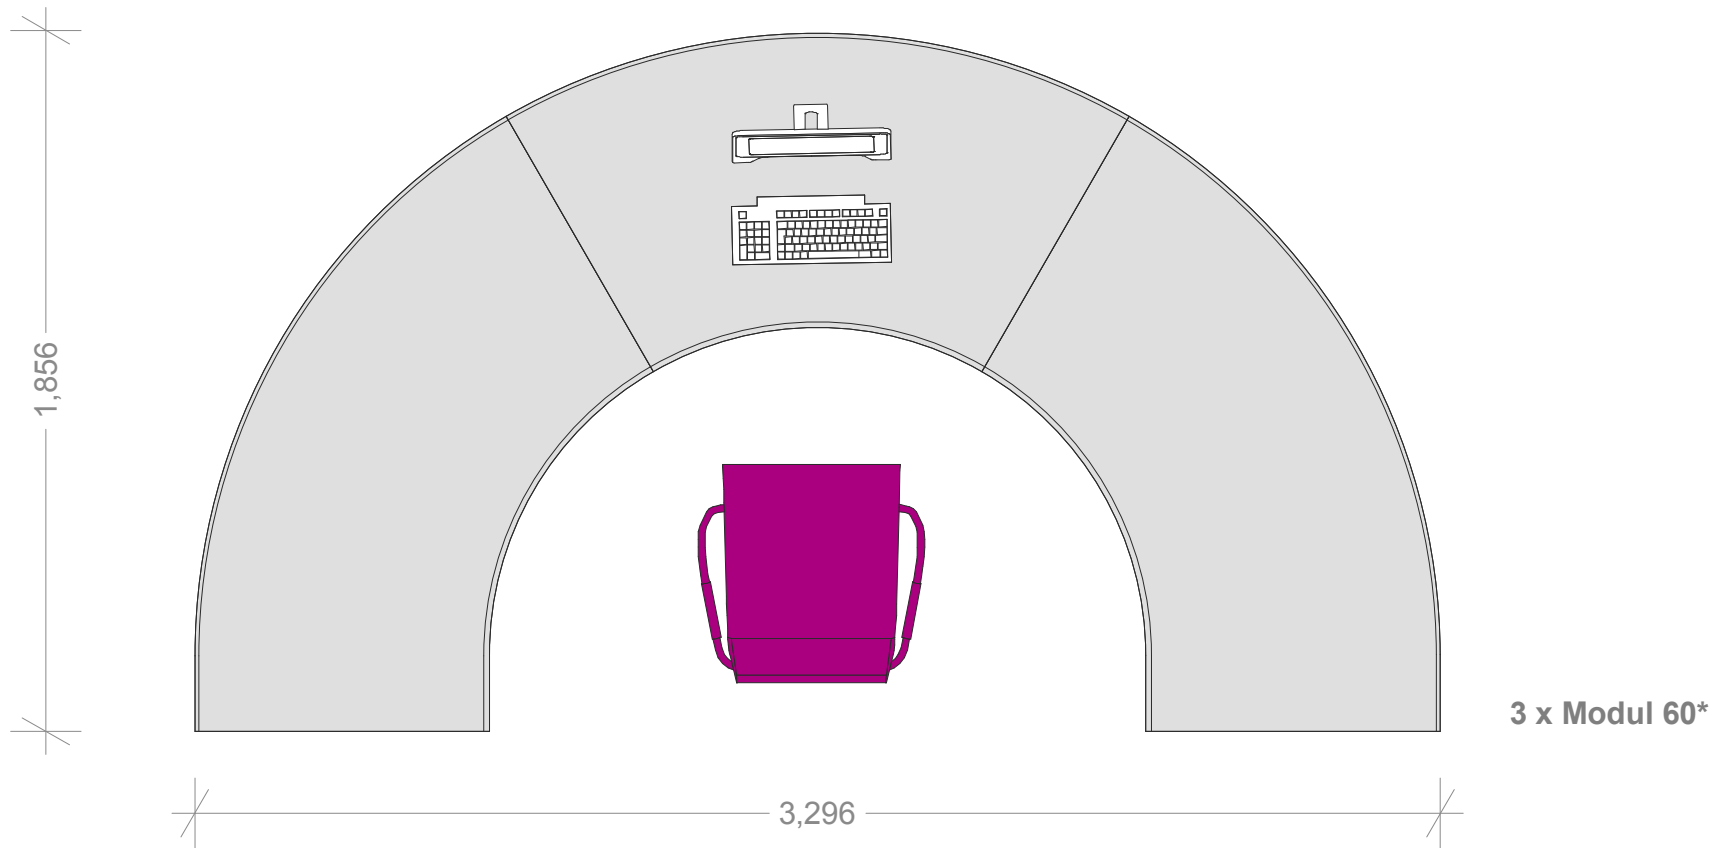

Concertina counter

Height adjustable

Case:		Concertina counter		 BCI Lammhults Biblioteksdesign A/S Dalbækvej 1 DK-6670 Holsted Tel.: +45 76782611 Fax: +45 76782622 bci@bci.dk www.lammhultsbiblioteksdesign.dk
No.:		Scale:	1:20 / A3	
ID.:	CL	Date:	05.05.11	
Revised:				
<small>Confidential: Property of Lammhults Biblioteksdesign A/S. Not to be handed over to, copied or used by third party. Two- or three-dimensional reproduction of contents to be authorized by Lammhults Biblioteksdesign A/S.</small>				